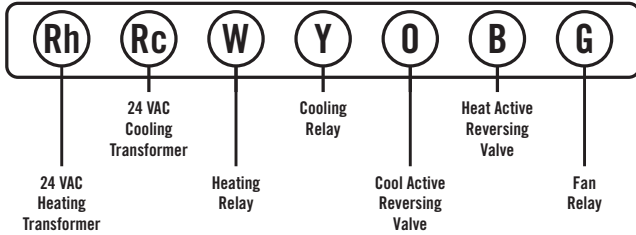

1-800-445-8299

M-F 7:00 a.m. - 5:30 p.m. CST

Robertshaw®

8400 8401

DIGITAL
THERMOSTATS

new series!

GAS ELECTRIC OIL HEAT PUMP

8400 Terminal Designations