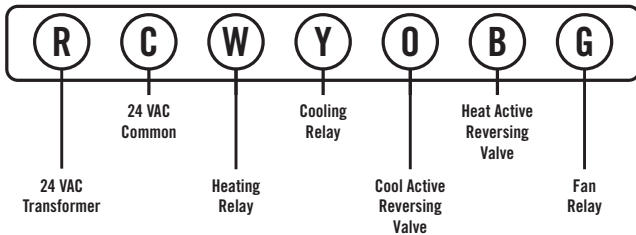

8401 Terminal Designations

1 Heat / 1 Cool

THE ROBERTSHAW 8400 REPLACES:

Robertshaw	9500
White-Rodgers Company*	1F78-144
Honeywell, Inc.*	T8400C, T8401C
ICM*	SC2000
Braeburn*	3000

THE ROBERTSHAW 8401 REPLACES:

Honeywell, Inc.*	T8400C, T8401C
ICM*	SC2001

* Verify specific application requirements before substitution.

Specifications

- **Electrical rating:** 24 Volt AC (18-30 VAC)
  1 amp maximum load per terminal
  3 amp total maximum load (all terminals combined)
- **Temperature control range:** 45° - 90°F (7° - 32°C)
- **Accuracy:** +/-1°F (+/- .5°C)
- **System configurations:** Single stage gas, oil, or electric heating/cooling systems (including single stage heat pump systems)
- **8400 DC power:** 3.0 Volt
  (2 "AA" alkaline batteries included)
- **8400 Terminations:** Rh, Rc, W, Y, O, B, G
- **8401 power:** 24 VAC
- **8401 Terminations:** R, C, W, Y, O, B, G

Shipping Information

- **Indiv. Ctn. Dim.:** 5.1" x 5.1" x 1.8"
- **Master Ctn. Qty.:** 6
- **Master Ctn. Dim.:** 10.9" x 5.6" x 6.1"
- **Master Ctn. Cu. Ft.:** .22
- **Master Ctn. Wt.:** 3.7 lbs.
- **Max. Pallet Qty.:** 1176
- **Max. Pallet Dim.:** 40" x 48" x 48"
- **Max. Pallet Cu. Ft.:** 53.8
- **Max. Pallet Wt.:** 775 lbs.

Other Single-Stage Heat / Cool Thermostats

- **9200:** Mercury-Free Deluxe Mechanical
- **8600:** Programmable, 5-2 Day
- **8601:** Programmable, 5-2 Day
- **9700i:** Deluxe Programmable, 7 Day
- **9701i:** Deluxe Programmable, 7 Day
- **9400:** Digital Non-Programmable
- **9801:** Deluxe Programmable, 7 Day
- **9851:** Deluxe Programmable, 7 Day
- **9901:** Deluxe Programmable, 7 Day

invensys®

Climate Controls Americas
515 South Promenade Avenue
Corona California 92879-1736 USA
Telephone +1 800 951 5526 Facsimile +1 630 260 7299
iccacustomerservice@invensys.com
www.icca.invensys.com
©2004 Climate Controls Americas 7/04 - #150-1763

Distributed by: