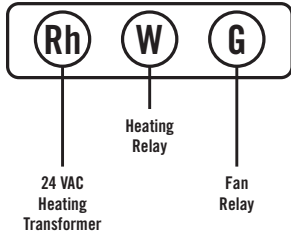

8405-1 Terminal Designations