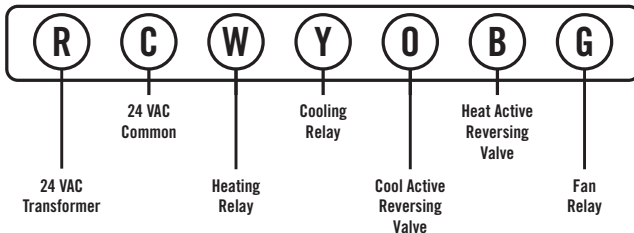

new series!

GAS ELECTRIC OIL HEAT PUMP

8600 Terminal Designations

8601 Terminal Designations

5 - 2 Day Programmable
1 Heat / 1 Cool

THE ROBERTSHAW 8600 REPLACES:

Robertshaw	9600
White-Rodgers Company*	1F78-151, 1F80-251 1F80-261
Honeywell, Inc.*	T8700C, T8000C, T8112 T8131C, T8132C
ICM*	SC3000
Braeburn*	5000