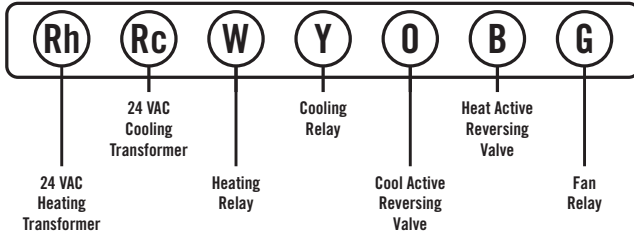

Quick Wire Terminal Block

Fast and easy installation. Uses sturdy wire clamps – no wrap-around of screws.

Technical service available:
1-800-445-8299
M-F 7:00 a.m. - 5:30 p.m. CST

Robertshaw®

8600 8601

PROGRAMMABLE
THERMOSTATS

new series!

GAS ELECTRIC OIL HEAT PUMP

8600 Terminal Designations

8601 Terminal Designations

5 - 2 Day Programmable
1 Heat / 1 Cool

THE ROBERTSHAW 8600 REPLACES:

Robertshaw	9600
White-Rodgers Company*	1F78-151, 1F80-251 1F80-261
Honeywell, Inc.*	T8700C, T8000C, T8112 T8131C, T8132C
ICM*	SC3000
Braeburn*	5000